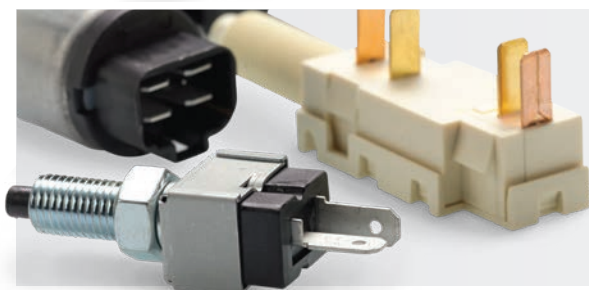

OIL PRESSURE SENDERS AND SENSORS

The engine oil pressure sender/sensor is designed to measure the integrity of the engine lubrication system. The sender/sensor responds to changes in engine oil pressure, displayed via operation of the oil pressure light or gauge.

WATER TEMPERATURE SENDERS

The water temperature sender measures the integrity of the engine cooling system. The sender responds to changes in engine coolant temperature, displayed via operation of the water temperature light or gauge.

COOLANT TEMPERATURE SENSORS

The coolant temperature sensor is designed to respond to changes in engine coolant temperature. The sensor is crucial in the control of temperature based functions performed by the ECU (eg spark and fuel timing, instrumentation, etc).

THERMO FAN SWITCHES

The thermo fan switch is designed to control operation of the electric thermo fan(s). The thermo fan switch responds to changes in engine coolant temperature, enabling thermo fan operation at a predetermined temperature.