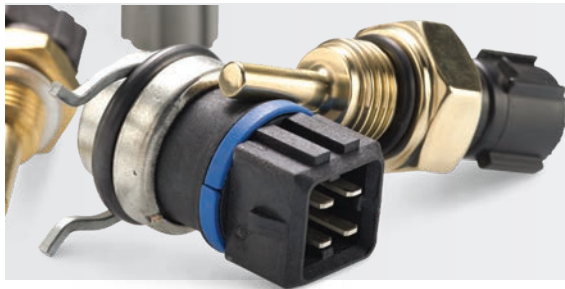

STEP TWO

Add up the Tridon Advantage Reward Points you have earned

STEP THREE

Select the Tridon Advantage Rewards of your choice

STEP FOUR

Return the attached claim form and barcodes

ENJOY YOUR REWARD!

COLLECT TRIDON BARCODES AND SELECT A REWARD OF YOUR CHOICE

OIL PRESSURE SENDERS AND SENSORS

The engine oil pressure sender/sensor is designed to measure the integrity of the engine lubrication system. The sender/sensor responds to changes in engine oil pressure, displayed via operation of the oil pressure light or gauge.

WATER TEMPERATURE SENDERS

The water temperature sender measures the integrity of the engine cooling system. The sender responds to changes in engine coolant temperature, displayed via operation of the water temperature light or gauge.