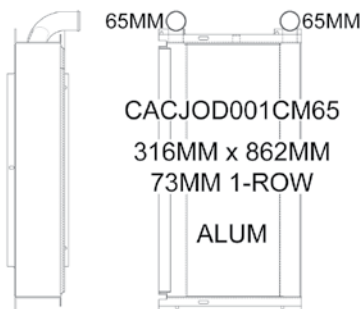

Construction	Tube & Fin
Notes	65mm Hose Fittings