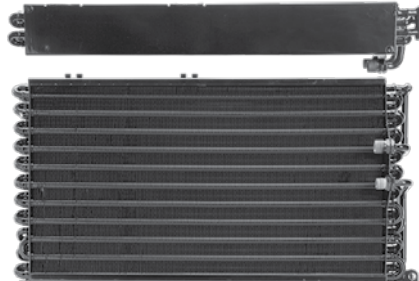

TRACTOR CX50 CX60 CX70 CX80 CX90 CX100 MX80C MX90C MX100C (98-02)

Part No.	CCAS01	Product	Condenser
Size/Spec	495 x 285 x 70	Type	T & F
Fittings	Inlet: 3/4" 16 UNF, Outlet: 5/8" 18 UNF		
Notes