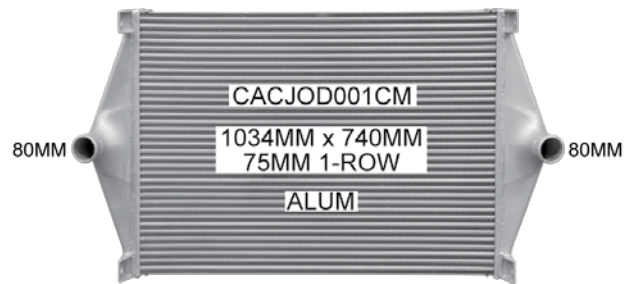

JOHN DEERE

TRACTOR 9300 / 9320 / 9400 / 9420 / 9520

Construction	Tube & Fin
Notes	

TRACTOR 9610/9510/9600 CTS/CTS1