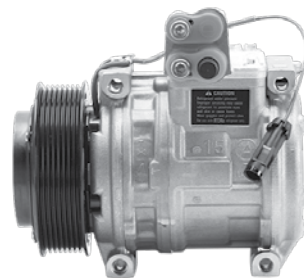

Part No.		Product	
Size/Spec		Type	
Fittings			
Notes			

JOHN DEERE

JOHN DEERE

TRACTOR / HEADER

Part No.	PJOH01	Product	Compressor
Size/Spec	PV8 - 119mm - 12V	Type	10PA15C - 150cc
Fittings	PAD		
Notes			

TRACTOR 8570, 8770, 8870 & 8970