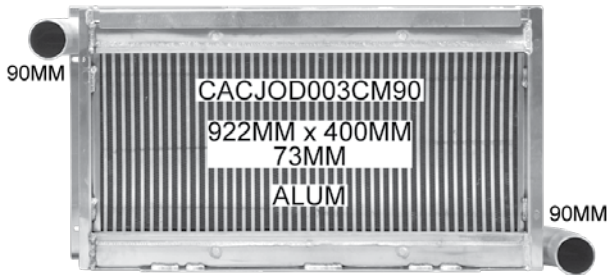

TRACTOR 9770