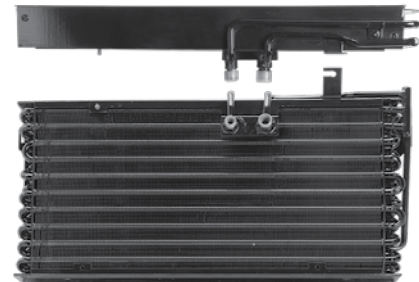

TRACTOR 5425 5435 5445 5465 6245 6260 6265 6270 6290 6255 (99-12)

Part No.	CFER02	Product	Condenser
Size/Spec	540 x 270 x 63	Type	T & F
Fittings	Inlet: 3/4" 16 UNF, Outlet: 5/8" 18 UNF		
Notes			

FERGUSON

CASE

FERGUSON