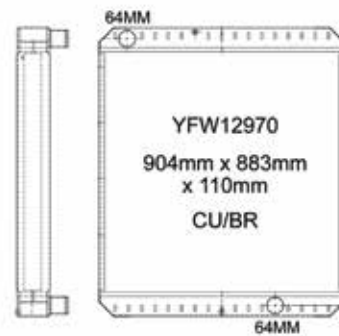

CANE HARVESTER