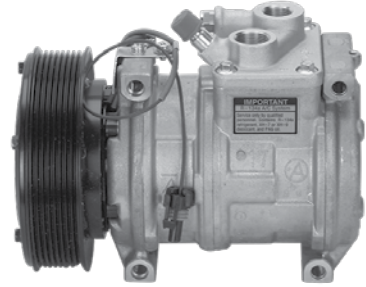

TRACTOR

Part No.	PJOH03	Product	Compressor
Size/Spec	PV8 140mm 12v	Type	10PA17C
Fittings			
Notes