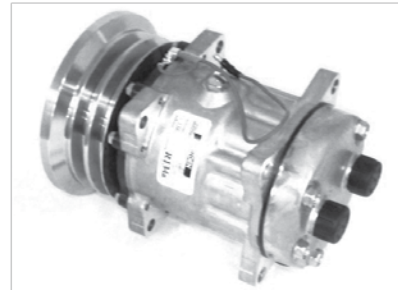

NEW HOLLAND

TRACTOR

Part No.	PSAN4617	Product	Compressor
Size/Spec	12v 2GA 132mm	Type	
Fittings	MD HEAD E/M		
Notes