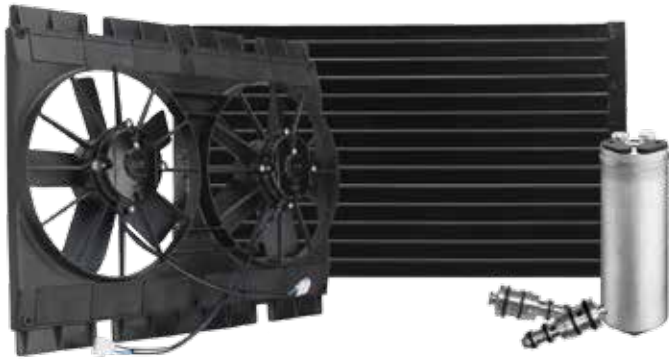

AGRICULTURAL AIR CONDITIONING

IF YOU DON'T SEE WHAT YOU ARE LOOKING FOR, WE ALSO HAVE A LARGE RANGE OF UNIVERSAL AIR CONDITIONING PRODUCTS

- COMPRESSORS
- CONDENSORS
- THERMAL EXPANSION VALVES
- ORIFICE TUBES
- DRIERS & ACCUMULATORS
- ELECTRIC FANS

CASE

TRACTOR