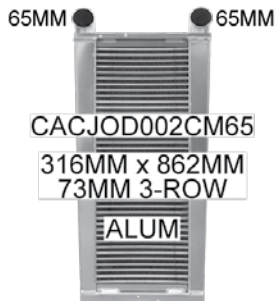

JOHN DEERE

TRACTOR 9300 / 9320 / 9400 / 9420 / 9520

Construction	Tube & Fin
Notes	

TRACTOR 9610/9510/9600 CTS/CTS1

Construction	Tube & Fin
Notes	65mm Hose Fittings

TRACTOR 9610/9510/9600 CTS/CTS1

Construction	Tube & Fin
Notes	75mm Hose Fittings