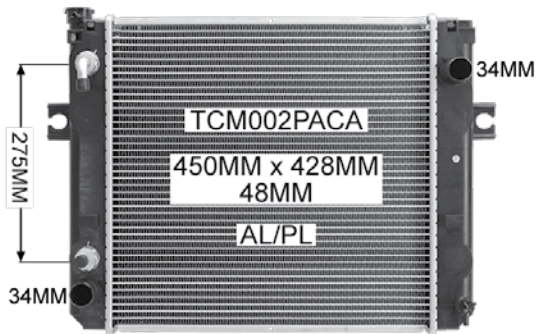

TCM

FORKLIFT FD40T9 4 TONNE Auto.

Notes Diesel

FORKLIFT FG15T-19 Auto.

Notes

Notes

TOYOTA

TOYOTA