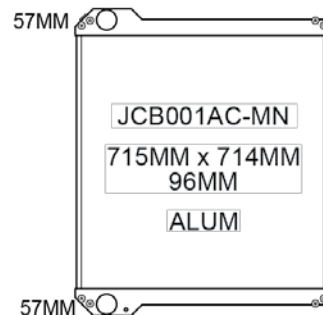

TRACTOR FASTRAC